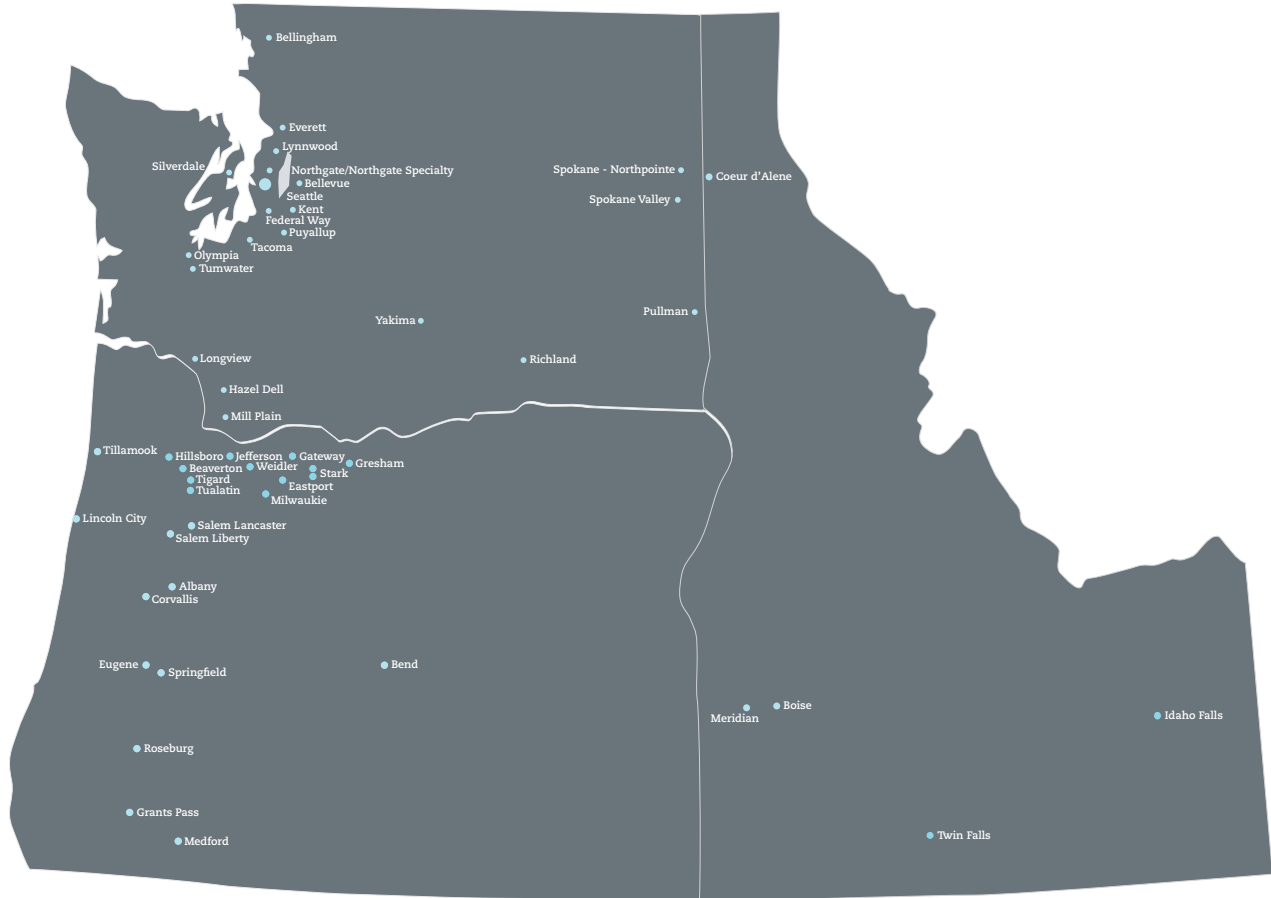

# Office Locations

With more than 50 office locations in the Pacific Northwest, we likely have an office near you!

## Idaho Locations

- Boise
- Coeur d'Alene
- Idaho Falls
- Meridian
- Twin Falls

## Oregon Locations

- Albany
- Beaverton
- Bend
- Corvallis
- Eastport
- Eugene
- Gateway Specialty
- Grants Pass
- Gresham
- Hillsboro
- Jefferson (SE Portland)
- Lincoln City
- Medford
- Milwaukie
- Roseburg
- Salem - Lancaster
- Salem - Liberty
- S.E. Stark
- Stark Specialty
- Springfield
- Tigard
- Tillamook
- Tualatin
- Weidler

## Washington Locations

- Bellevue
- Bellingham
- Everett
- Federal Way
- Hazel Dell
- Kent
- Longview
- Lynnwood
- Northgate
- Northgate Specialty
- Olympia
- Pullman
- Puyallup
- Richland
- Seattle
- Silverdale
- Spokane - Northpointe
- Spokane Valley
- Tacoma
- Tumwater
- Vancouver
- Yakima